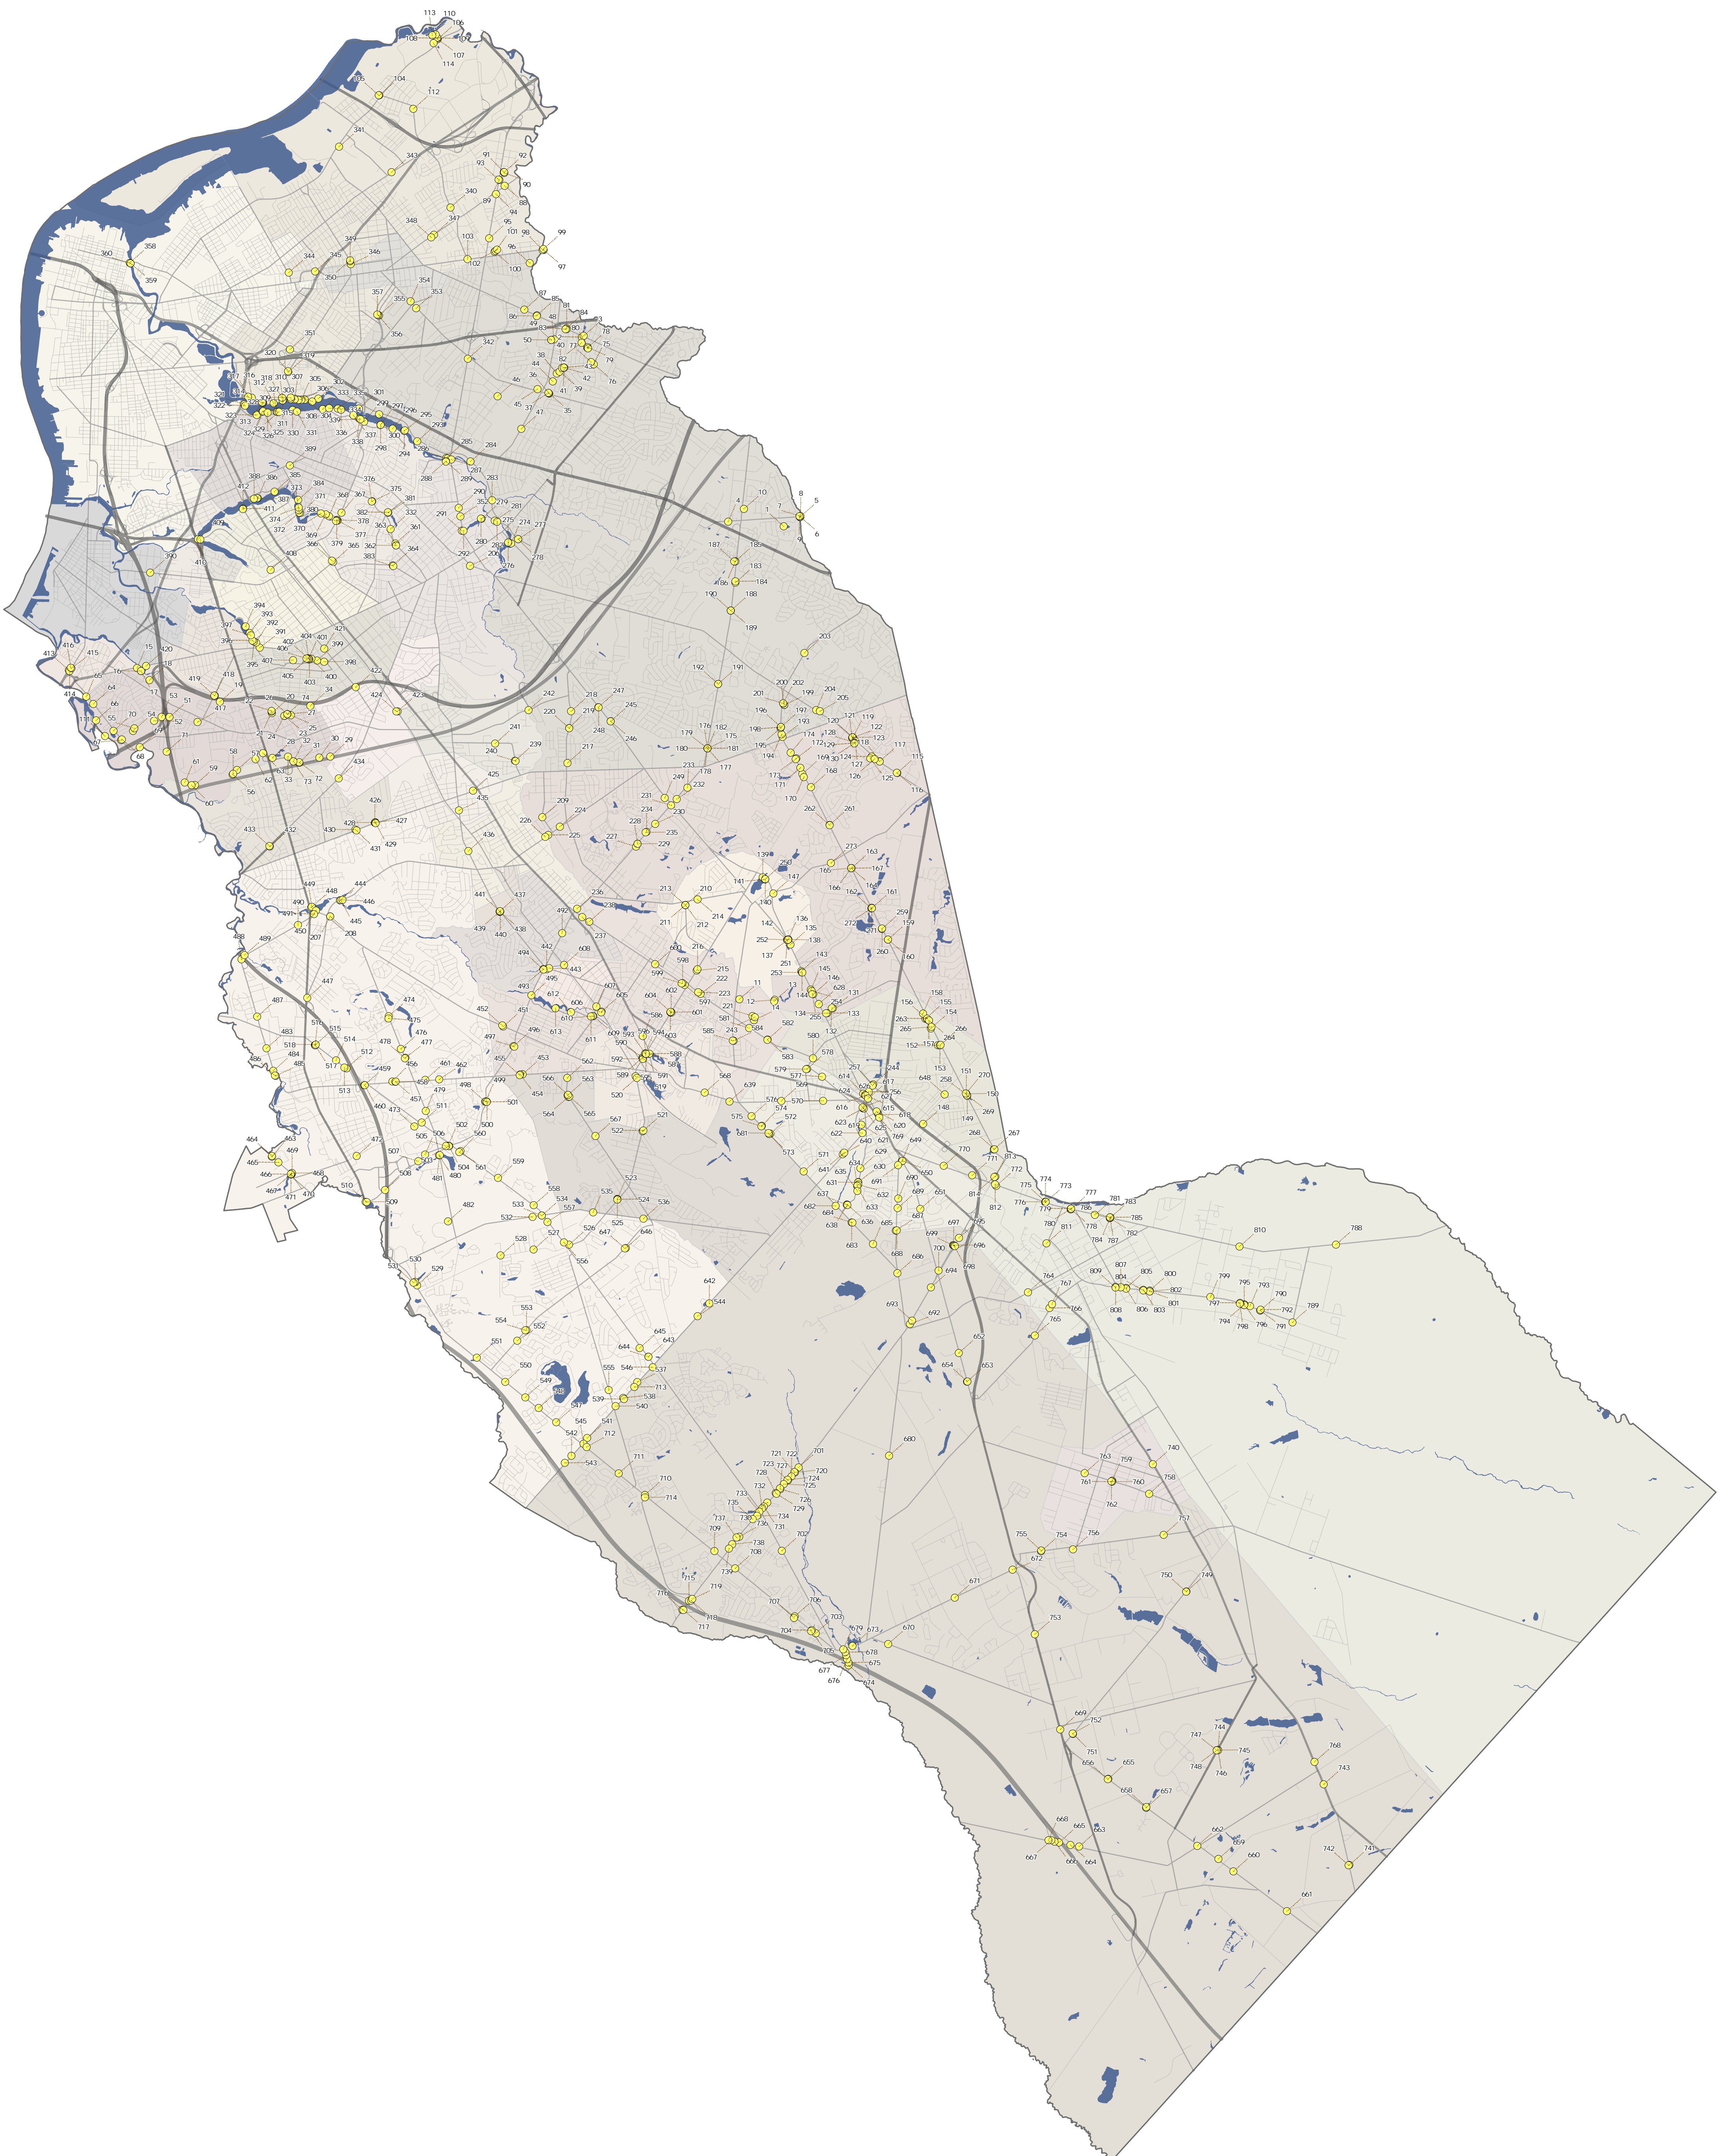

Camden County Outfalls

Legend

● County-Owned Basins

Scale: 0, 0.75, 1.5 Miles

0 0.75 1.5 Miles